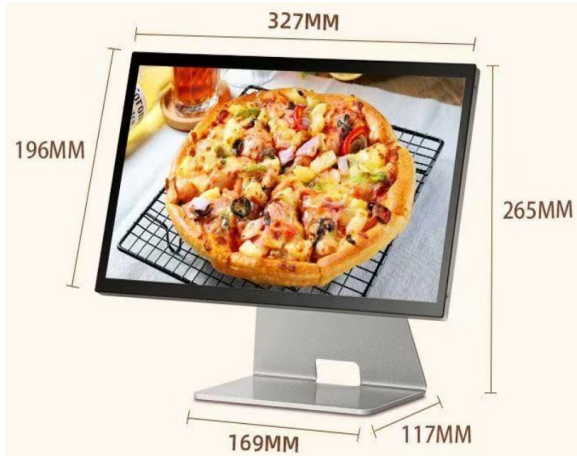

AW-A14 Android Smart POS

OS	Android 11
Color	Metallic Silver
CPU	RK3566
Resolution	1366*768
Memory	DDR3 2G
SSD	32G
Screen	14.1 inch capacitive touch
Internet	WiFi-2.4G, Bluetooth 5.0
Frequency	60Hz
Brightness	220CD/M ²
Port	LAN*1, USB*4, DC*1, RJ11*1,
Power	Output: 12V/3.5A Input: 100-240V
Size and Weight	Single Packing: 37*17*29.5CM, 3.7KG Double Packing: 39*37*31.5CM, 8KG